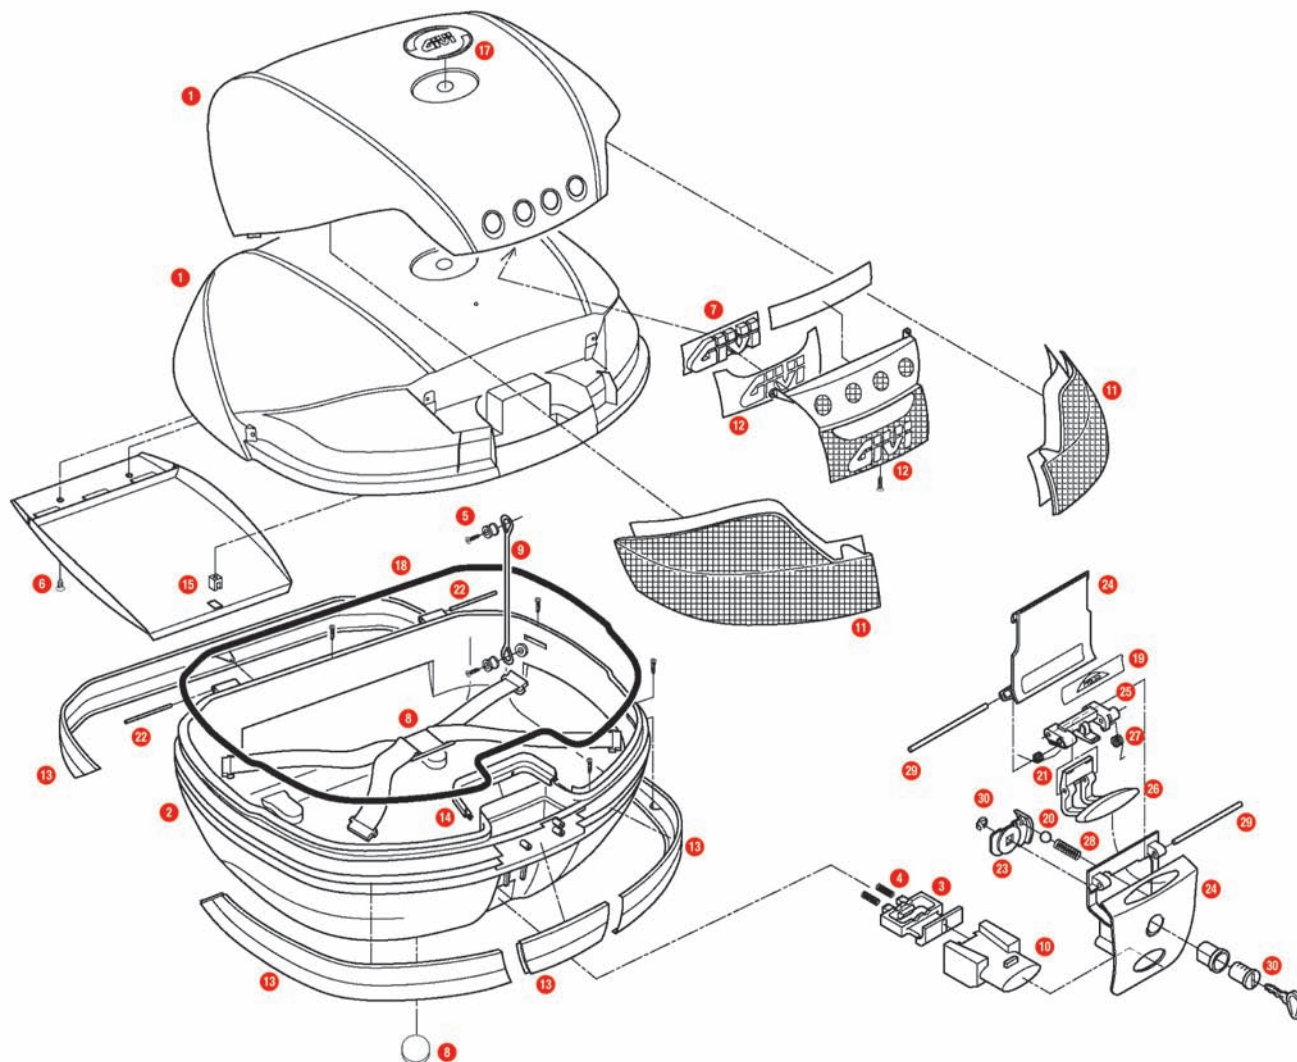

V46 / V46 TECH

1	Z46CNM	V46 top-shell with cover, black		
2	Z46FNM	V46 bottom-shell, black		
3	Z106	Bolt		
4	Z109	Long bolt springs		
5	Z112R	Red pulley, 4 pcs.		
7	Z229	Chromed GIVI brand		
8	Z285	Inner strap		
9	Z599	Nylon stop bag opening yarn		
10	Z645R	Push button red, 1 pcs.		
11	Z731	Top case reflector (right and left, for top-case Monokey® V46)		
11	Z731TR	Top case reflector (right and left, for top-case Monokey® V46NT TECH)		
12	Z732KIT	Central top case reflector (for top-case Monokey® V46)		
12	Z732TR	Central top case reflector (for top-case Monokey® V46NT TECH)		
13	Z734SET	Central bend, rear bend and bend right and left, ABS silver A900		
14	Z737N	Black handle		
15	Z741	Hook for fixing the document holder		

17	ZV45	V35/V46 logo		
18	Z769	Black lock lining		
	Z641NM2	Lock set (for top case V46)		
	Z641NTM	Lock set (for top case V46NT TECH)		
19	Z409R	Name holder, 1 pcs.		
20	Z630	Steel spheres D. 6		
21	Z632R	Steel torsion spring		
22	Z637R	Pin. D. 04x75 mm, (1 piece)		
23	Z640R	Plate below lock, 1 pcs.		
24	Z641NR	Hinge black		
25	Z643R	Lock set element red, 1 pcs.		
26	Z644R	Opening push button, 1 pcs. (for top case V46)		
	Z645CR	Opening push button, 1 pcs. (for top case V46NT TECH)		
	Z644NR	Opening push button, black, 1 pcs. (for top case V46NT TECH)		
27	Z647R	Torsion spring, 1 pcs.		
28	Z648	Cylinder spring		
29	Z721R	Pin. D. 04x85 mm		
30	Z661	Key for case lock		