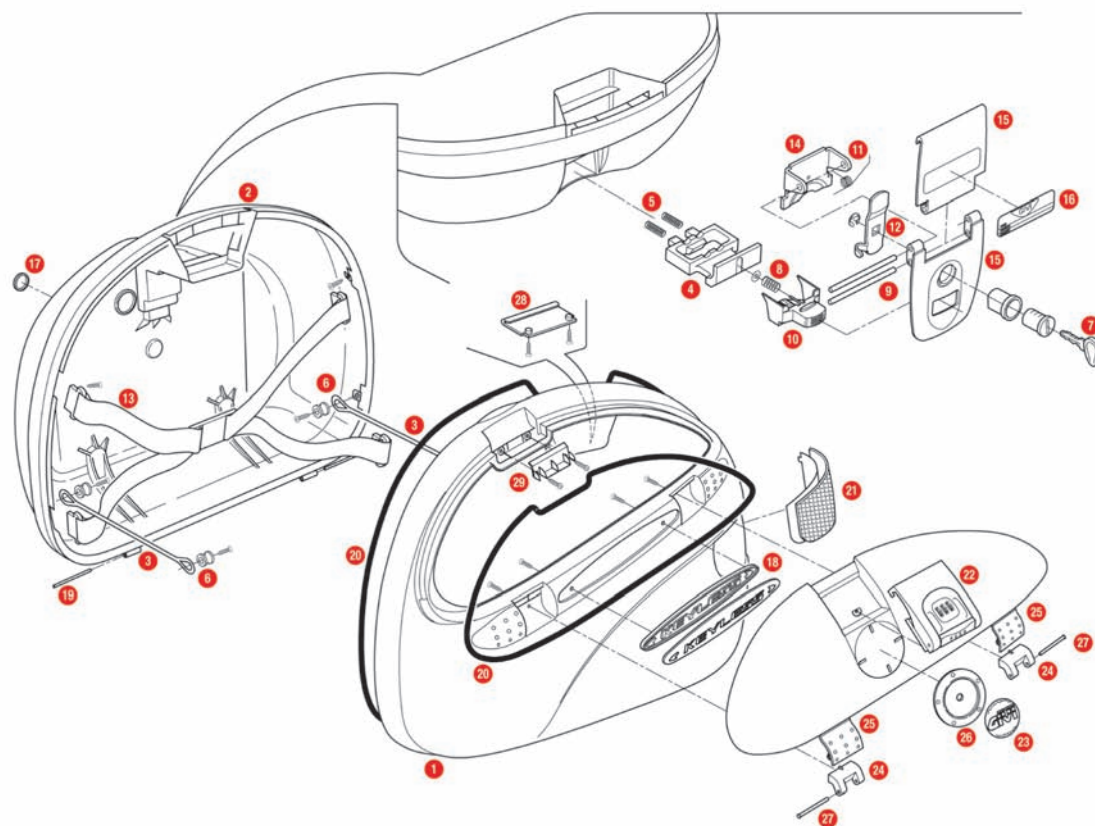

## E41 KEYLESS

1	Z41CDXSM	E41 Top -shell right, black		
1	Z41CSXSM	E41 Top-shell left, black		
2	Z41FNM	E41 bottom shell, black		
3	Z599	Nylon stop bag opening yarn		
4	Z106	Bolt		
5	Z109	Long bolt springs		
6	Z112R	Red pulley, 4 pcs.		
7	Z140R	Lock key, 1 pcs.		
8	Z1237	Push button spring with washer		
9	Z195	Pin D. 04x80 mm		
10	Z217	Push button		
11	Z236	Hinge spring		
12	Z277	Plate below lock		
13	Z285	Inner strap		
14	Z312	Hinge plate		

15	Z314N	Hinge black		
16	Z405 ▲	Name holder		
17	Z1235	Injection covering cap		
18	Z548	Keyless logo		
19	Z590R	Pin. Medium, 2 pcs.		
20	Z726	Black lock lining		
21	Z533	Reflectors with white bottom (couple/x2)		
22	Z148M	Mounted hinge (including combination)		
23	Z200	GIVI logo Monokey®		
24	Z539	Red hooks to fix lid, (1 pcs.)		
25	Z544	Caps (4 pcs. \$)		
26	Z545	Keyless round medal chromed		
27	Z592	41 mm pin to fix the lid		
28	Z1239	Hinge plate in nylon		
29	Z1238	Nylon tooth catch mechanism		