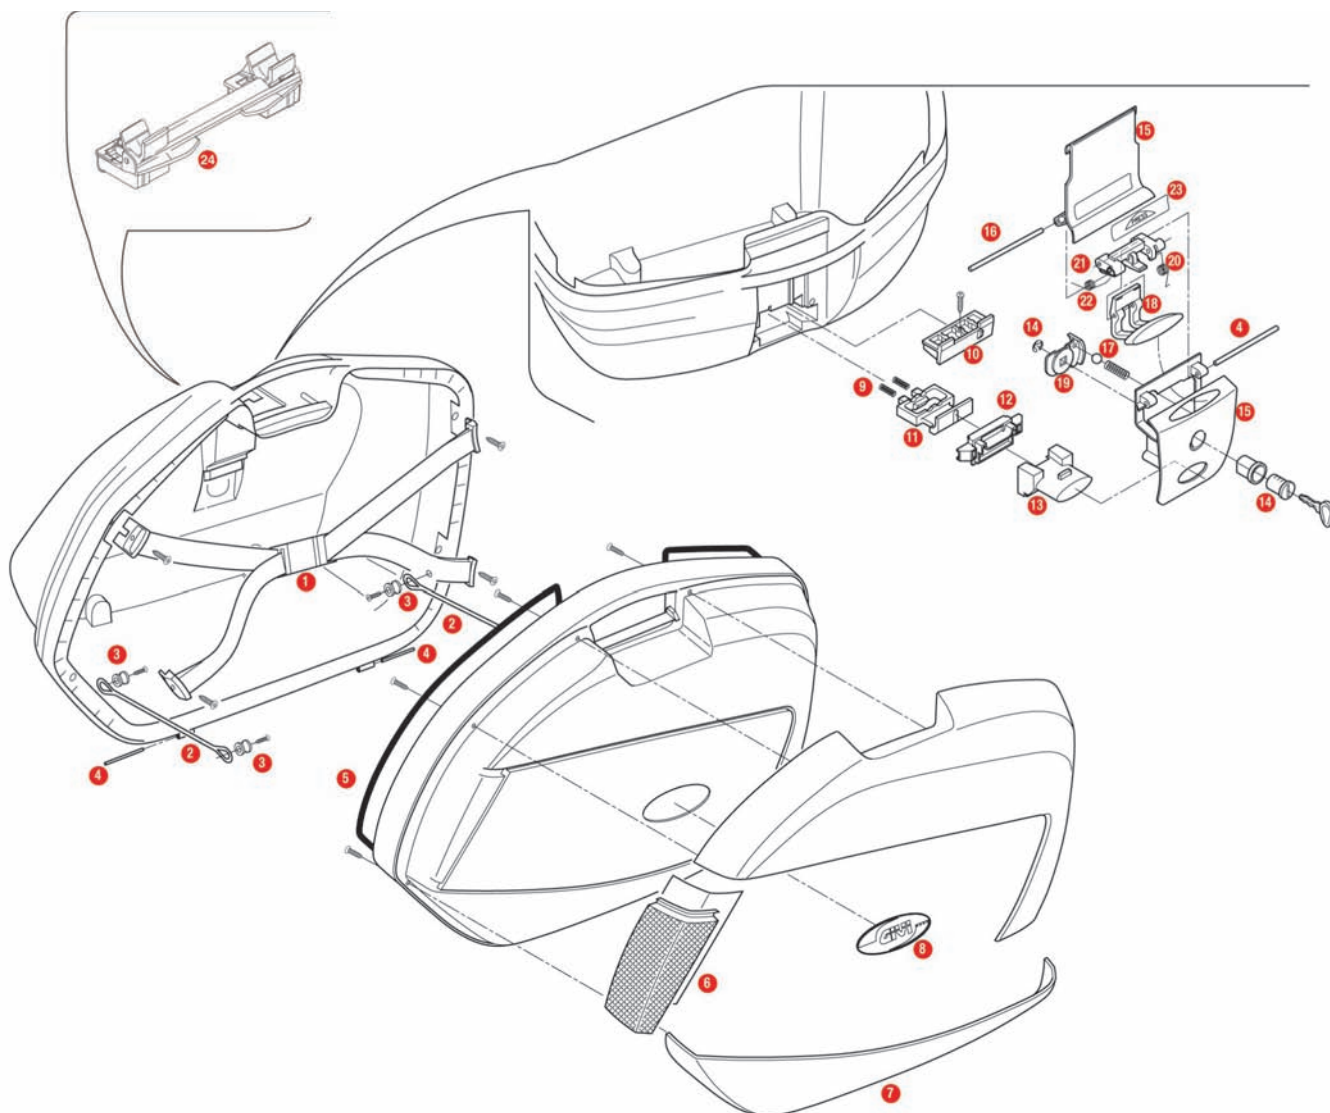

V35 / V35 TECH

1	Z1462R	Elastic belt		
2	Z115R	Stop bag opening yarn, 2 pcs.		
3	Z112R	Red pulley, 4 pcs.		
4	Z637R	Pin. D. 04x75 mm, (1 piece)		
5	Z769	Black lock lining		
6	Z1424R	Top case reflector (right and left) for V35		
	Z1424TR	Top case reflector (right and left) with silver shell (for V35 TECH)		
7	Z1426R	Low cover (right and left)		
8	ZV45	V35/V46 logo		
9	Z109	Long bolt springs		
10	Z1404R	Push button guide 1pcs.		
11	Z106	Bolt		
12	Z1405R	Right and left visor mechanism		
13	Z645R	Push button red, 1 pcs.		
14	Z661	Key for case lock		

15	Z641NR	Hinge black		
16	Z721R	Pin. D. 04x85 mm		
	Z750TR	Central reflector with silver shell (for V35 TECH)		
17	Z1384R	Cylinder spring and steel spheres, 1 kit		
18	Z644R	Opening push button, 1 pcs.		
19	Z640R	Plate below lock, 1 pcs.		
20	Z647R	Torsion spring, 1 pcs.		
21	Z643R	Lock set element red, 1 pcs.		
22	Z632R	Steel torsion spring		
23	Z409R	Name holder, 1 pcs.		
24	Z1387R	Pair of rotational rear clamps		
	Z35FNMDX	Right bottom-shell (mounted)		
	Z35FNMSX	Left bottom-shell (mounted)		
	Z35CNMDX	Right top-shell (mounted)		
	Z35CNMSX	Left top-shell (mounted)		
	Z641NM2	Lock set		