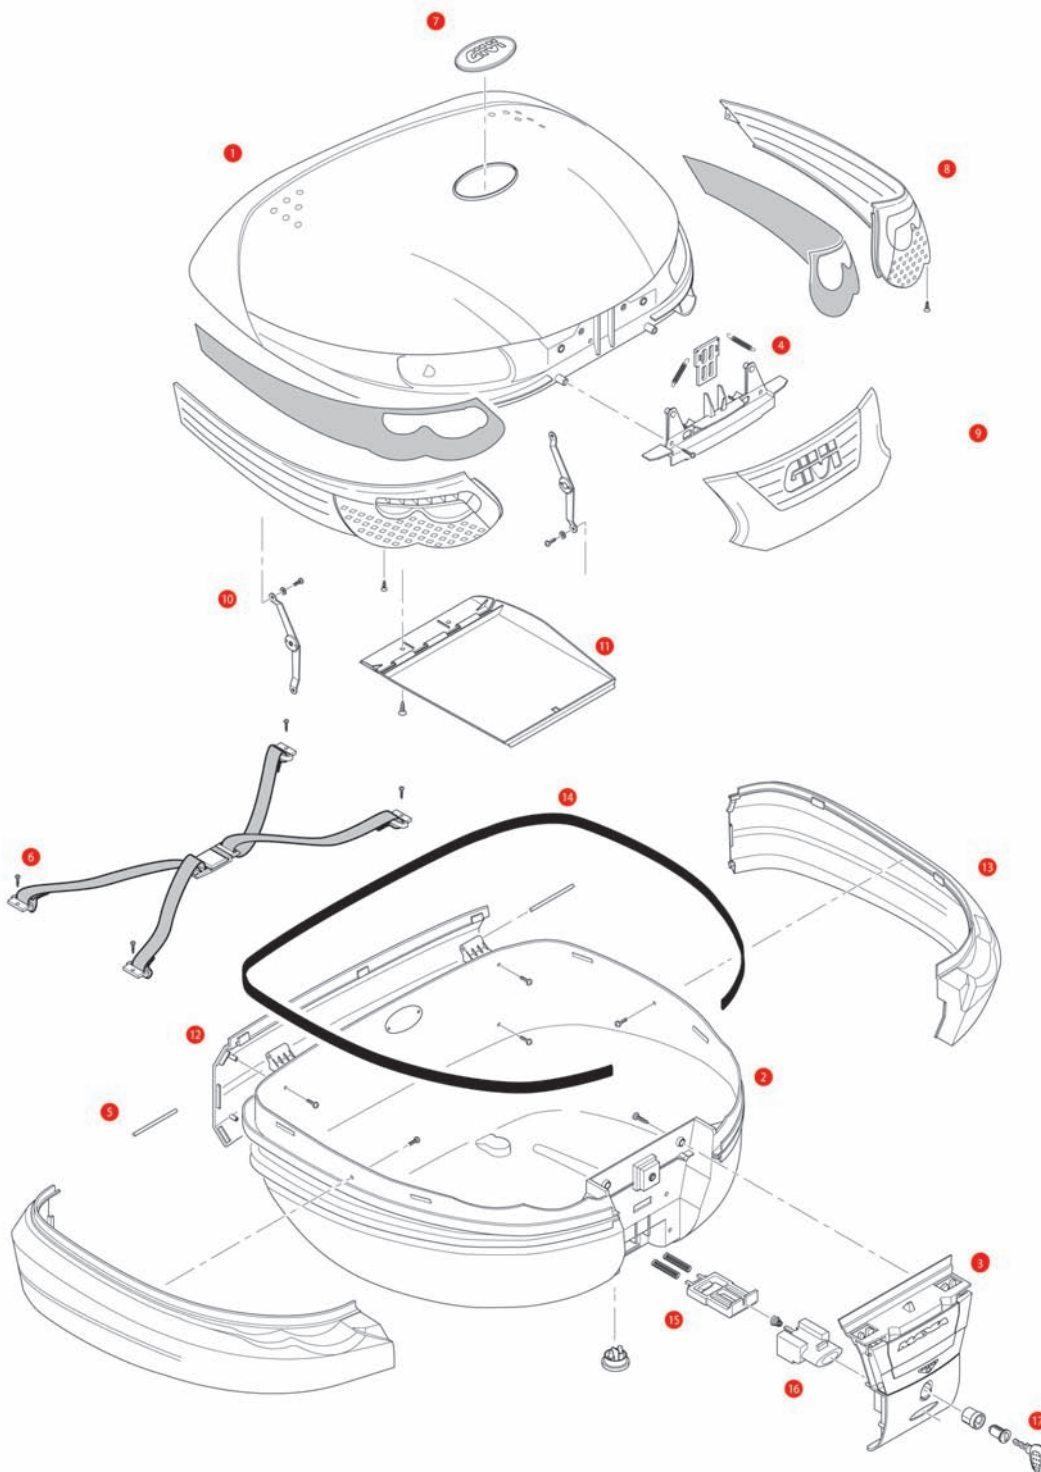

E55 MAXIA 3 / E55 MAXIA TECH

1	Z55CNM	E55 Top Shell Black		
2	Z55FNM	E55 Bottom Shell Black		
3	Z398NMR	Hinge stop (for top case E55 MAXIA 3)		
3	Z398NTMR	Hinge stop (for top case E55NT TECH)		
4	Z677R	Latch System Cover		
5	Z590R	Pin. Medium, 2 pcs.		
6	Z285	Inner strap		
7	ZV55R	Adhesive Givi Logo		
8	Z696R	Pair of side reflectors (for top case E55 MAXIA 3)		
8	Z696FR	Pair of side reflectors (for top case E55NT TECH)		
9	Z694R	Central reflector (for top case E55 MAXIA 3)		
9	Z694FR	Central reflector (for top case E55NT TECH)		

10	Z1684R	Pair of opening hinges		
11	Z160	Inner document holder		
12	Z692R	Replacement back band (for top case E55 MAXIA 3)		
12	Z692N902R	Replacement back band (for top case E55NT TECH)		
13	Z693R	Pair of side bands (for top case E55 MAXIA 3)		
13	Z693N902R	Pair of side bands (for top case E55NT TECH)		
14	Z1908R	Trim		
15	Z1782R	Bolt + Bolt Springs		
16	Z206R	Button + Button Spring (for top case E55 MAXIA 3)		
16	Z206NR	Button + Button Spring (for top case E55NT TECH)		
17	Z661	Replacement key		