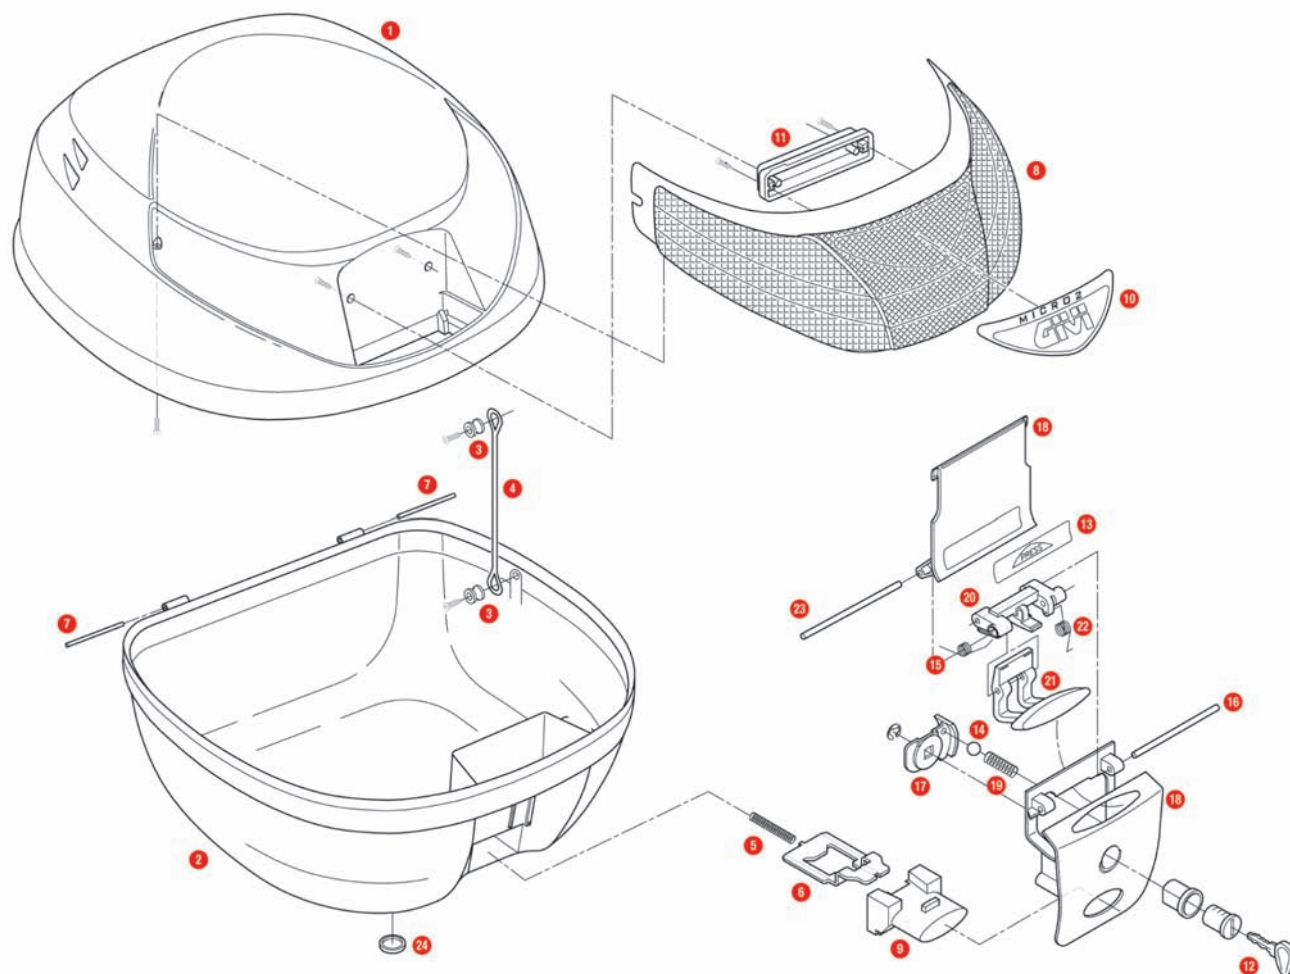

E260 MICRO II

3	Z112R	Red pulley, 4 pcs.		
4	Z115R	Stop bag opening yarn, 2 pcs.		
5	Z191R	Push button spring, 1 pcs.		
6	Z310	Bolt		
7	Z635R	Pin. D. 04x48 mm, 2 pcs.		
8	Z1236	Reflector with white background		
9	Z645R	Push button red, 1 pcs.		
10	Z649	Micro 2 GIVI mark		
11	Z846R	Circuit covering cap, 1 pcs.		
	Z641NM	Lock set		
12	Z140R	Lock key, 1 pcs.		
13	Z409R	Name holder, 1 pcs.		

14	Z630	Steel spheres D. 6		
15	Z632R	Steel torsion spring		
16	Z637R	Pin. D. 04x75 mm, (1 piece)		
17	Z640R	Plate below lock, 1 pcs.		
18	Z641NR	Hinge black		
19	Z648	Cylinder spring		
20	Z643R	Lock set element red, 1 pcs.		
21	Z644R	Opening push button, 1 pcs. (for top case V46)		
22	Z647R	Torsion spring, 1 pcs.		
23	Z721R	Pin. D. 04x85 mm		
24	Z1235	Injection covering cap		