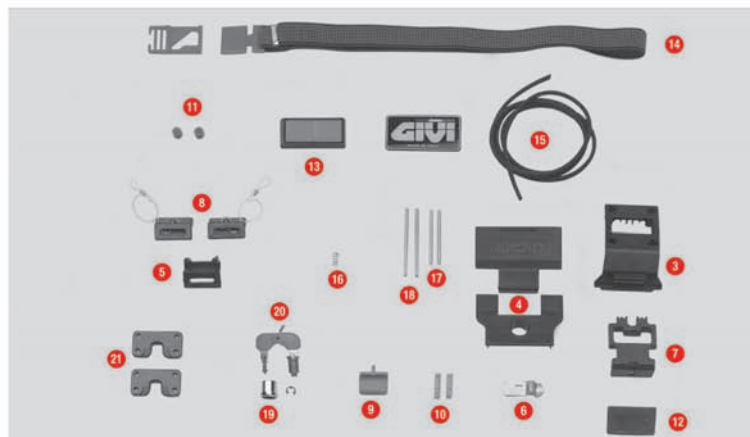

## E28

2	Z101	Push set protection		
4	Z104	Square two holes		
5	Z105	Key lock plate		
6	Z106	Bolt		
7	Z107	Bag yarn		
8	Z108	Top-case push button red		
9	Z109	Long bolt springs		
10	Z112R	Red pulley, 4 pcs.		

11	Z118 ▲	Plate two holes		
12	Z119	Top-case reflector		
14	Z159R	Bag lock lining, 1 pcs.		
15	Z1237	Push button spring with washer		
16	Z193	Hinge pin 62 mm		
17	Z195	Pin D. 04x80 mm		
18	Z210	Chrome bushing for lock set		
19	Z140R	Lock key, 1 pcs.		

## E34

3	Z101	Push set protection		
5	Z104	Square two holes		
6	Z105	Key lock plate		
7	Z106	Bolt		
8	Z107	Bag yarn		
9	Z108	Top-case push button red		
10	Z109	Long bolt springs		
11	Z112R	Red pulley, 4 pcs.		

12	Z118 ▲	Plate two holes		
13	Z119	Top-case reflector		
15	Z159R	Bag lock lining, 1 pcs.		
16	Z1237	Push button spring with washer		
17	Z193	Hinge pin 62 mm		
18	Z195	Pin D. 04x80 mm		
19	Z210	Chrome bushing for lock set		
20	Z140R	Lock key, 1 pcs.		