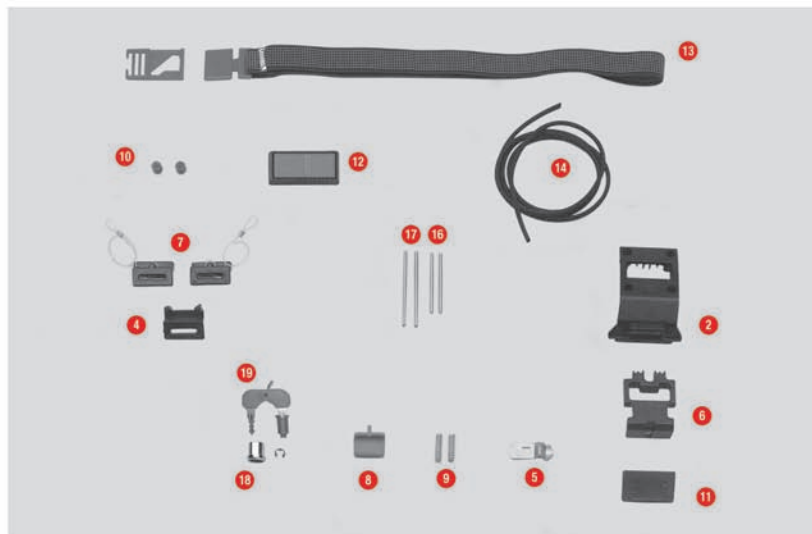

## E28

2	Z101	Push set protection		
4	Z104	Square two holes		
5	Z105	Key lock plate		
6	Z106	Bolt		
7	Z107	Bag yarn		
8	Z108	Top-case push button red		
9	Z109	Long bolt springs		
10	Z112R	Red pulley, 4 pcs.		

11	Z118 ▲	Plate two holes		
12	Z119	Top-case reflector		
14	Z159R	Bag lock lining, 1 pcs.		
15	Z1237	Push button spring with washer		
16	Z193	Hinge pin 62 mm		
17	Z195	Pin D. 04x80 mm		
18	Z210	Chrome bushing for lock set		
19	Z140R	Lock key, 1 pcs.		

## E34

3	Z101	Push set protection		
5	Z104	Square two holes		
6	Z105	Key lock plate		
7	Z106	Bolt		
8	Z107	Bag yarn		
9	Z108	Top-case push button red		
10	Z109	Long bolt springs		
11	Z112R	Red pulley, 4 pcs.		

12	Z118 ▲	Plate two holes		
13	Z119	Top-case reflector		
15	Z159R	Bag lock lining, 1 pcs.		
16	Z1237	Push button spring with washer		
17	Z193	Hinge pin 62 mm		
18	Z195	Pin D. 04x80 mm		
19	Z210	Chrome bushing for lock set		
20	Z140R	Lock key, 1 pcs.		