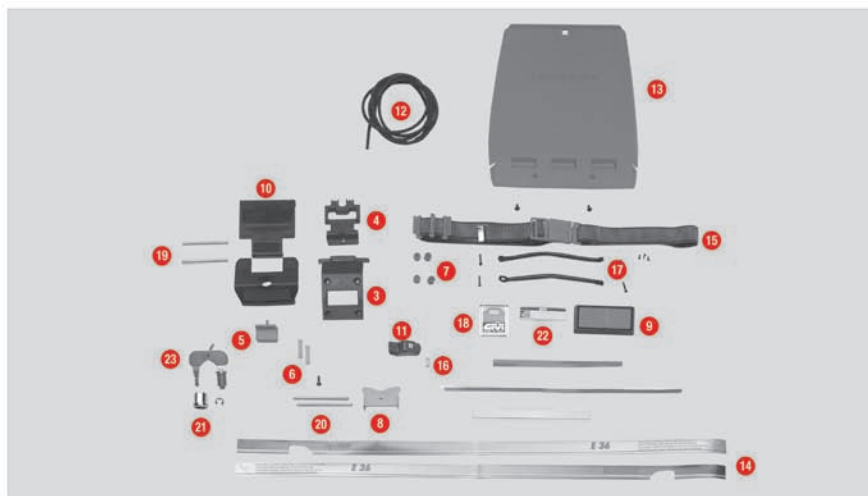

E36

1	Z36CNM	E36 - E45 top-shell black		
3	Z101	Push set protection		
4	Z106	Bolt		
5	Z108	Top-case push button red		
6	Z109	Long bolt springs		
7	Z112R	Red pulley, 4 pcs.		
8	Z185	Hinge plate		
9	Z119	Top-case reflector		
10	Z151N	Top-case hinge E36 black		
11	Z153	Key lock plate		
12	Z159R	Bag lock lining, 1 pcs.		
13	Z160	Inner document holder		

14	Z165	Adhesive series		
15	Z167	Spare elastic belt		
16	Z1237	Push button spring with washer		
17	Z664	Stop bag opening yarn with plastic sleeve		
18	Z186	Rectangular GIVI mark		
19	Z590R	Pin. Medium, 2 pcs.		
20	Z195	Pin D. 04x80 mm		
21	Z208	Chrome bushing for lock set		
22	Z405 ▲	Name holder		
23	Z140R	Lock key, 1 pcs.		
	Z155	Pass belt clip		