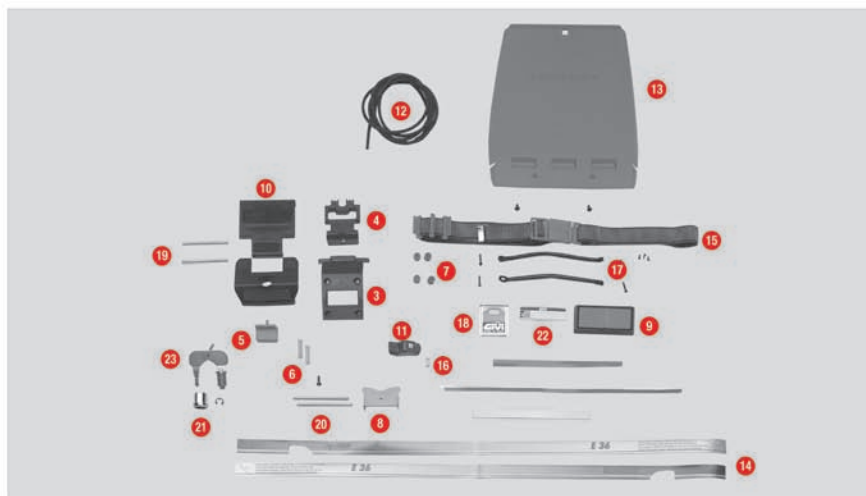

E36

1	Z36CNM	E36 - E45 top-shell black		
3	Z101	Push set protection		
4	Z106	Bolt		
5	Z108	Top-case push button red		
6	Z109	Long bolt springs		
7	Z112R	Red pulley, 4 pcs.		
8	Z185	Hinge plate		
9	Z119	Top-case reflector		
10	Z151N	Top-case hinge E36 black		
11	Z153	Key lock plate		
12	Z159R	Bag lock lining, 1 pcs.		
13	Z160	Inner document holder		

14	Z165	Adhesive series		
15	Z167	Spare elastic belt		
16	Z1237	Push button spring with washer		
17	Z664	Stop bag opening yarn with plastic sleeve		
18	Z186	Rectangular GIVI mark		
19	Z590R	Pin. Medium, 2 pcs.		
20	Z195	Pin D. 04x80 mm		
21	Z208	Chrome bushing for lock set		
22	Z405 ▲	Name holder		
23	Z140R	Lock key, 1 pcs.		
	Z155	Pass belt clip		