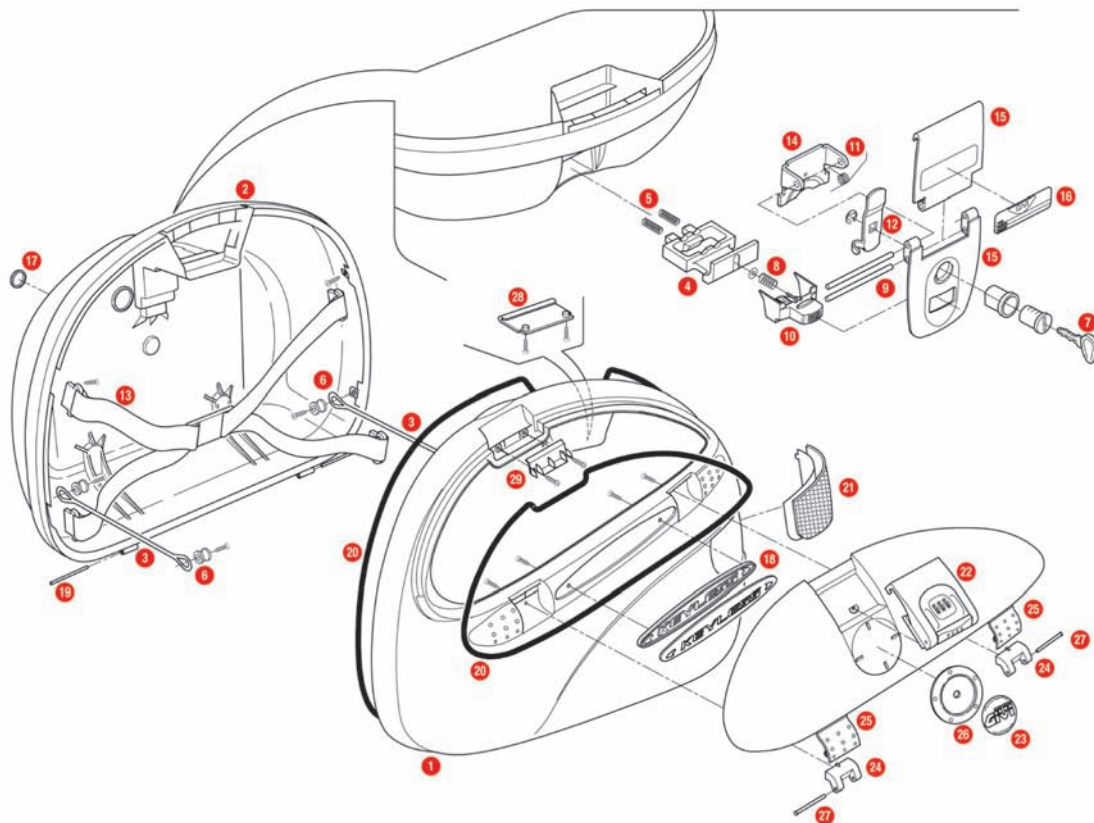

E41 KEYLESS

1	Z41CDXSM	E41 Top -shell right, black		
1	Z41CSXSM	E41 Top-shell left, black		
2	Z41FNM	E41 bottom shell, black		
3	Z599	Nylon stop bag opening yarn		
4	Z106	Bolt		
5	Z109	Long bolt springs		
6	Z112R	Red pulley, 4 pcs.		
7	Z140R	Lock key, 1 pcs.		
8	Z1237	Push button spring with washer		
9	Z195	Pin D. 04x80 mm		
10	Z217	Push button		
11	Z236	Hinge spring		
12	Z277	Plate below lock		
13	Z285	Inner strap		
14	Z312	Hinge plate		

15	Z314N	Hinge black		
16	Z405 ▲	Name holder		
17	Z1235	Injection covering cap		
18	Z548	Keyless logo		
19	Z590R	Pin. Medium, 2 pcs.		
20	Z726	Black lock lining		
21	Z533	Reflectors with white bottom (couple/x2)		
22	Z148M	Mounted hinge (including combination)		
23	Z200	GIVI logo Monokey®		
24	Z539	Red hooks to fix lid, (1 pcs.)		
25	Z544	Caps (4 pcs. \$)		
26	Z545	Keyless round medal chromed		
27	Z592	41 mm pin to fix the lid		
28	Z1239	Hinge plate in nylon		
29	Z1238	Nylon tooth catch mechanism		