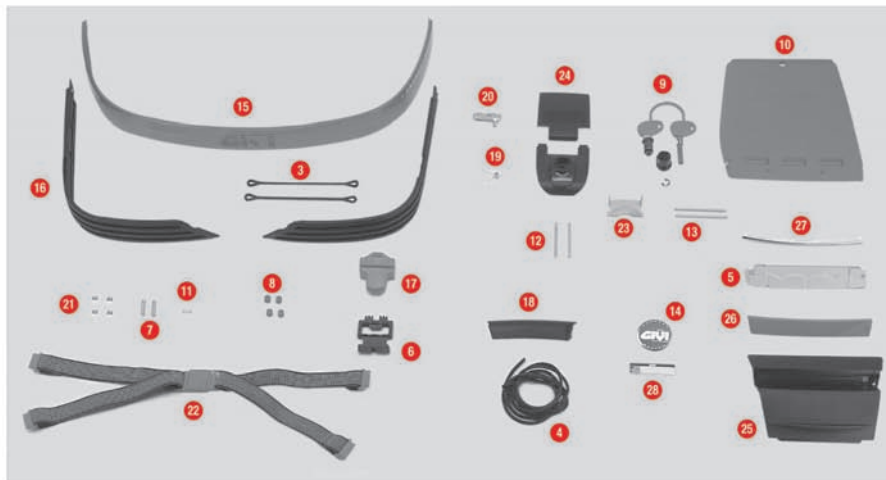

E460

1	Z460CNM	E460 top-shell black		
2	Z360FNM	E460-E360 bottom-shell black		
3	Z115R	Stop bag opening yarn, 2 pcs.		
4	Z159R	Bag lock lining, 1 pcs.		
5	Z828	Stop lamp holder		
6	Z106	Bolt		
7	Z109	Long bolt springs		
8	Z112R	Red pulley, 4 pcs.		
9	Z140R	Lock key, 1 pcs.		
11	Z1237	Push button spring with washer		
13	Z195	Pin D. 04x80 mm		
14	Z200	GIVI logo Monokey®		
15	Z214	Top case reflector		
16	Z215N	Rear band black		
17	Z217	Push button		

18	Z220N ▲	Handle cover black		
19	Z236	Hinge spring		
20	Z277	Plate below lock		
21	Z280 ▲	Rear band plate		
22	Z285	Inner strap		
23	Z312	Hinge plate		
24	Z314N	Hinge black		
25	Z829	Light holder (black)		
26	Z337	Top-case reflector		
27	Z362	Light seat chromed		
28	Z405 ▲	Name holder		
	Z358	Circuit with lamps for version with stop light already mounted		
	Z155	Pass belt clip		
	Z314NM	Hinge black climbed on		

E360

1	Z360CNM	E360 top-shell black		
2	Z360FNM	E460-E360 bottom-shell black		
3	Z115R	Stop bag opening yarn, 2 pcs.		
4	Z159R	Bag lock lining, 1 pcs.		
5	Z106	Bolt		
6	Z109	Long bolt springs		
7	Z112R	Red pulley, 4 pcs.		
8	Z140R	Lock key, 1 pcs.		
10	Z1237	Push button spring with washer		
12	Z195	Pin D. 04x80 mm		
13	Z200	GIVI logo Monokey®		

14	Z214	Top case reflector		
15	Z215N	Rear band black		
16	Z217	Push button		
17	Z220N ▲	Handle cover black		
18	Z277	Plate below lock		
19	Z280 ▲	Rear band plate		
20	Z285	Inner strap		
21	Z312	Hinge plate		
22	Z314N	Hinge black		
23	Z405 ▲	Name holder		
	Z155	Pass belt clip		