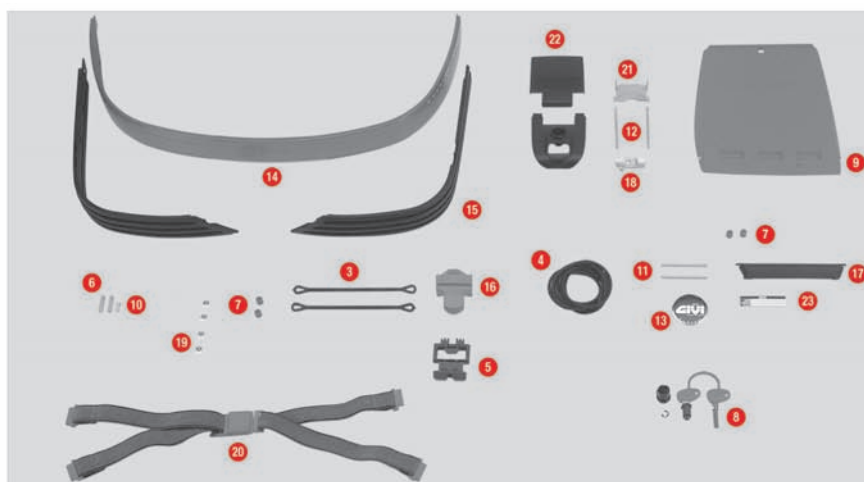

E460

1	Z460CNM	E460 top-shell black		
2	Z360FNM	E460-E360 bottom-shell black		
3	Z115R	Stop bag opening yarn, 2 pcs.		
4	Z159R	Bag lock lining, 1 pcs.		
5	Z828	Stop lamp holder		
6	Z106	Bolt		
7	Z109	Long bolt springs		
8	Z112R	Red pulley, 4 pcs.		
9	Z140R	Lock key, 1 pcs.		
11	Z1237	Push button spring with washer		
13	Z195	Pin D. 04x80 mm		
14	Z200	GIVI logo Monokey®		
15	Z214	Top case reflector		
16	Z215N	Rear band black		
17	Z217	Push button		

18	Z220N ▲	Handle cover black		
19	Z236	Hinge spring		
20	Z277	Plate below lock		
21	Z280 ▲	Rear band plate		
22	Z285	Inner strap		
23	Z312	Hinge plate		
24	Z314N	Hinge black		
25	Z829	Light holder (black)		
26	Z337	Top-case reflector		
27	Z362	Light seat chromed		
28	Z405 ▲	Name holder		
	Z358	Circuit with lamps for version with stop light already mounted		
	Z155	Pass belt clip		
	Z314NM	Hinge black climbed on		

E360

1	Z360CNM	E360 top-shell black		
2	Z360FNM	E460-E360 bottom-shell black		
3	Z115R	Stop bag opening yarn, 2 pcs.		
4	Z159R	Bag lock lining, 1 pcs.		
5	Z106	Bolt		
6	Z109	Long bolt springs		
7	Z112R	Red pulley, 4 pcs.		
8	Z140R	Lock key, 1 pcs.		
10	Z1237	Push button spring with washer		
12	Z195	Pin D. 04x80 mm		
13	Z200	GIVI logo Monokey®		

14	Z214	Top case reflector		
15	Z215N	Rear band black		
16	Z217	Push button		
17	Z220N ▲	Handle cover black		
18	Z277	Plate below lock		
19	Z280 ▲	Rear band plate		
20	Z285	Inner strap		
21	Z312	Hinge plate		
22	Z314N	Hinge black		
23	Z405 ▲	Name holder		
	Z155	Pass belt clip		