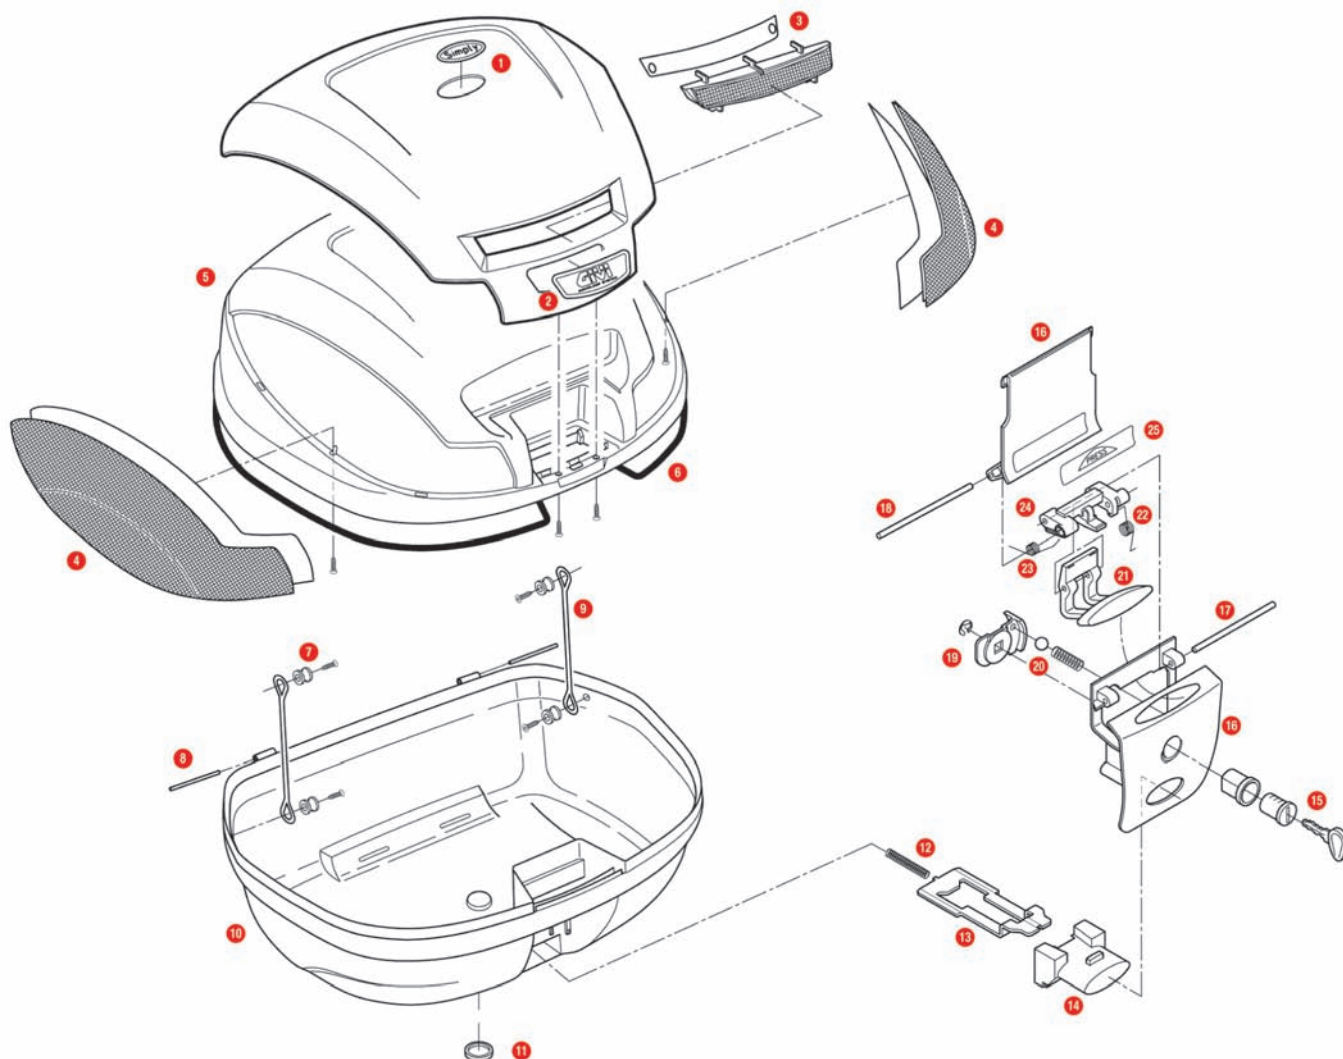

E470 SIMPLY III

1	Z458R	E470 oval logo, 1 pcs		
2	Z1294R	E470 GIVI logo, 1 pcs		
3	Z744R	Top case reflector, 1 kit		
4	Z1394	Top case reflectors (right and left), 1 kit		
5	Z470CNR	E470 top-shell black, 1 pcs.		
6	Z159R	Bag lock lining, 1 pcs.		
7	Z112R	Red pulley, 4 pcs.		
8	Z635R	Pin. D. 04x48 mm, 2 pcs.		
9	Z115R	Stop bag opening yarn, 2 pcs.		
10	Z450FNR	E470 bottom-shell black, 1 pcs.		
11	Z1235	Injection covering cap		
12	Z191R	Push button spring, 1 pcs.		
13	Z762NR	Bolt, 1 pcs.		
14	Z645R	Push button red, 1 pcs.		

15	Z140R	Lock key, 1 pcs.		
16	Z641NR	Hinge black		
17	Z637R	Pin. D. 04x75 mm, (1 piece)		
18	Z721R	Pin. D. 04x85 mm		
19	Z640R	Plate below lock, 1 pcs.		
20	Z1384R	Cylinder spring and steel spheres, 1 kit		
21	Z644R	Opening push button, 1 pcs. (for top case V46)		
22	Z647R	Torsion spring, 1 pcs.		
23	Z632R	Steel torsion spring		
24	Z643R	Lock set element red, 1 pcs.		
25	Z409R	Name holder, 1 pcs.		
	Z450FNM	E450 - E470 bottom-shell black		
	Z470CNMR	E470 assembled top-shell black		
	Z641NM	Lock set		