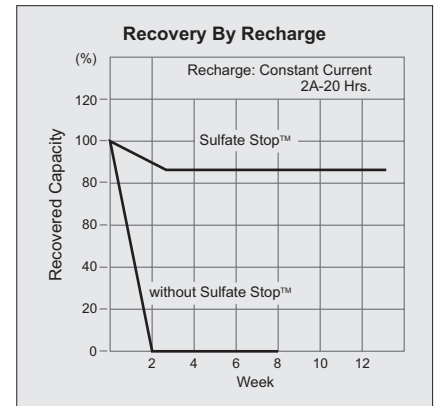

# YUMICRON

FROM our research shows that 95% of all battery troubles arise from the battery being left for a long the period at a discharged condition. If a battery is left at the discharged condition, a crystal-like material is formed on battery plates' surface which cause a higher resistance to conductivity.

This phenomenon is called "sulfation".

Once a battery has become sulfated it is very difficult to restore the full charge and the battery has to be replaced with a new one.

Yuasa "SULFATE STOP" is the chemical formula incorporated that drastically reduces the sulfate crystal buildup on battery plates' surface and thus tremendously prolongs the life expectancy of the battery and minimizes battery expenses.