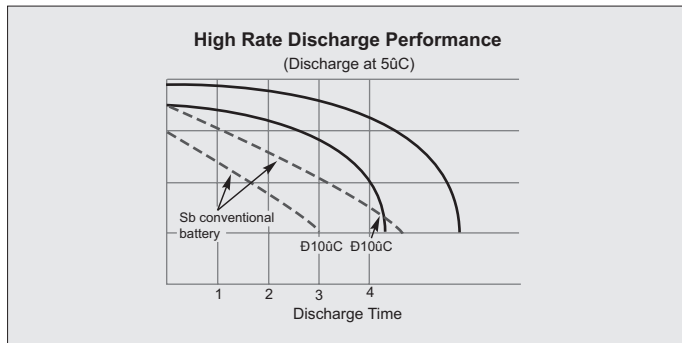

■ **SUPERIOR HIGH RATE PERFORMANCE**

The electrically low resistant separator and heavy duty plates allow the Yuasa VRLA batteries to yield 30% more and faster starting power over conventional batteries.

■ **SHELF LIFE**

The special plate material and the bone dry-charge construction enable the storage for nearly 2 years without noticeable loss of charge retention.

■ **LOWEST SELF-DISCHARGE**

The calcium grid reduces the self-discharge rate to only 0.2% a day against 0.5-1.0% for conventional batteries.