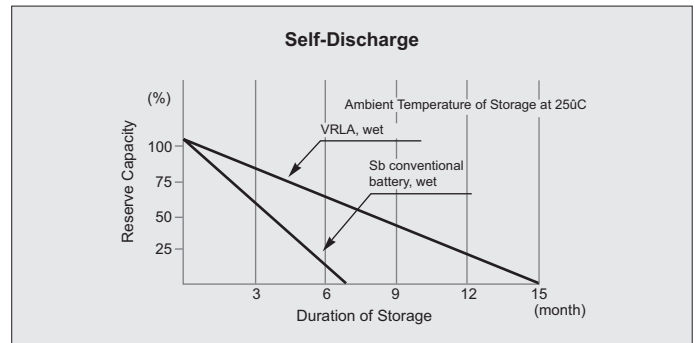

■ **TOUGHNESS**

Even if the batteries are left discharged for considerably long periods, a simple recharge will help restore full charge.

**CAUTION:
SELECT THE CORRECT
ELECTROLYTE**

Use the YUASA exclusive electrolyte for the first time. Match the battery type, specified in the following table, with ECR code number on the electrolyte bottle. Do not use if the number is not identical.

The use of other numbers or other additive electrolytes may cause the battery plates to become damaged and the battery service life shortened.

THE CORRECT ELECTROLYTE

Battery Type	Specific Electrolyte	Volume of Electrolyte (liter)	SULFURIC ACID Specific Gravity (20°C)
YTR4A-BS	ECR-0.14E	0.14	1.32
YT4B-BS	ECW-0.12E	0.12	1.35
YT4L-BS			
YTX4L-BS	ECR-0.18E	0.18	1.32
YT5L-BS			
YTX5L-BS	ECR-0.24E	0.24	1.32
YTX7L-BS	ECR-0.33E	0.33	1.32
YT7B-BS	ECRB-0.33E	0.40	1.32
YTX7A-BS	ECRA-0.33E	0.33	1.32
YTX9-BS	ECR-0.40E	0.40	1.32
YT12B-BS	ECRA-0.50E	0.50	1.32
YT12A-BS	ECR-0.50E	0.50	1.32
YTX12-BS	ECR-0.60E	0.60	1.32
YTX14-BS	ECR-0.69E	0.69	1.32
YTX16-BS	FTH16-BS	0.78	1.32
YTX16-BS-1	FTH16-BS-1	0.78	1.32
YTX20-BS			
YTX20L-BS	ECS-0.93E	0.93	1.32
YTX20A-BS	-	0.82	1.32

SPECIAL ACID PACK

Yuasa VRLA batteries are available for delivery in dry and charged condition for those who stock and resell batteries, with the special acid pack separately supplied, made of strong poly-vinyl tank. This will help batteries kept in the best dry charge condition and fresh for immediate activation.

UN Approval No.2796

HIGH PERFORMANCE VRLA

Type	Capacity Ah/10HR	*CCA (A)	Max. Dimensions			Weight with Acid (kg)	Acid Volume (liter)	Regular Charge Current (amp.)	Assembly Figure
			(mm)						
			L	W	H				
◆YTX14AH-BS†††	12	210	134	89	166	4.0	0.66	1.2	
◆YTX14AHL-BS	12	210	134	89	166	4.0	0.66	1.2	
YT14H-BS	12	240	150	87	145	4.1	0.69	1.2	
YTX15L-BS	13	230	175	87	130	3.9	0.69	1.3	
◆YTX20CH-BS	18	270	150	87	161	5.1	0.82	1.8	
◆YTX20H-BS	18	310	175	87	155	5.6	0.93	1.8	
◆YTX20HL-BS	18	310	175	87	155	5.6	0.93	1.8	
◆YTX20HL-BS-PW	18	310	175	87	175^S	5.6	0.93	1.8	
◆YTX24HL-BS	21	350	205	87	162	6.5	0.99	2.1	

◆ : USA origin ††† : Includes 10mm spacer for additional height required in replacing YB14A-A1 and YB14A-A2.